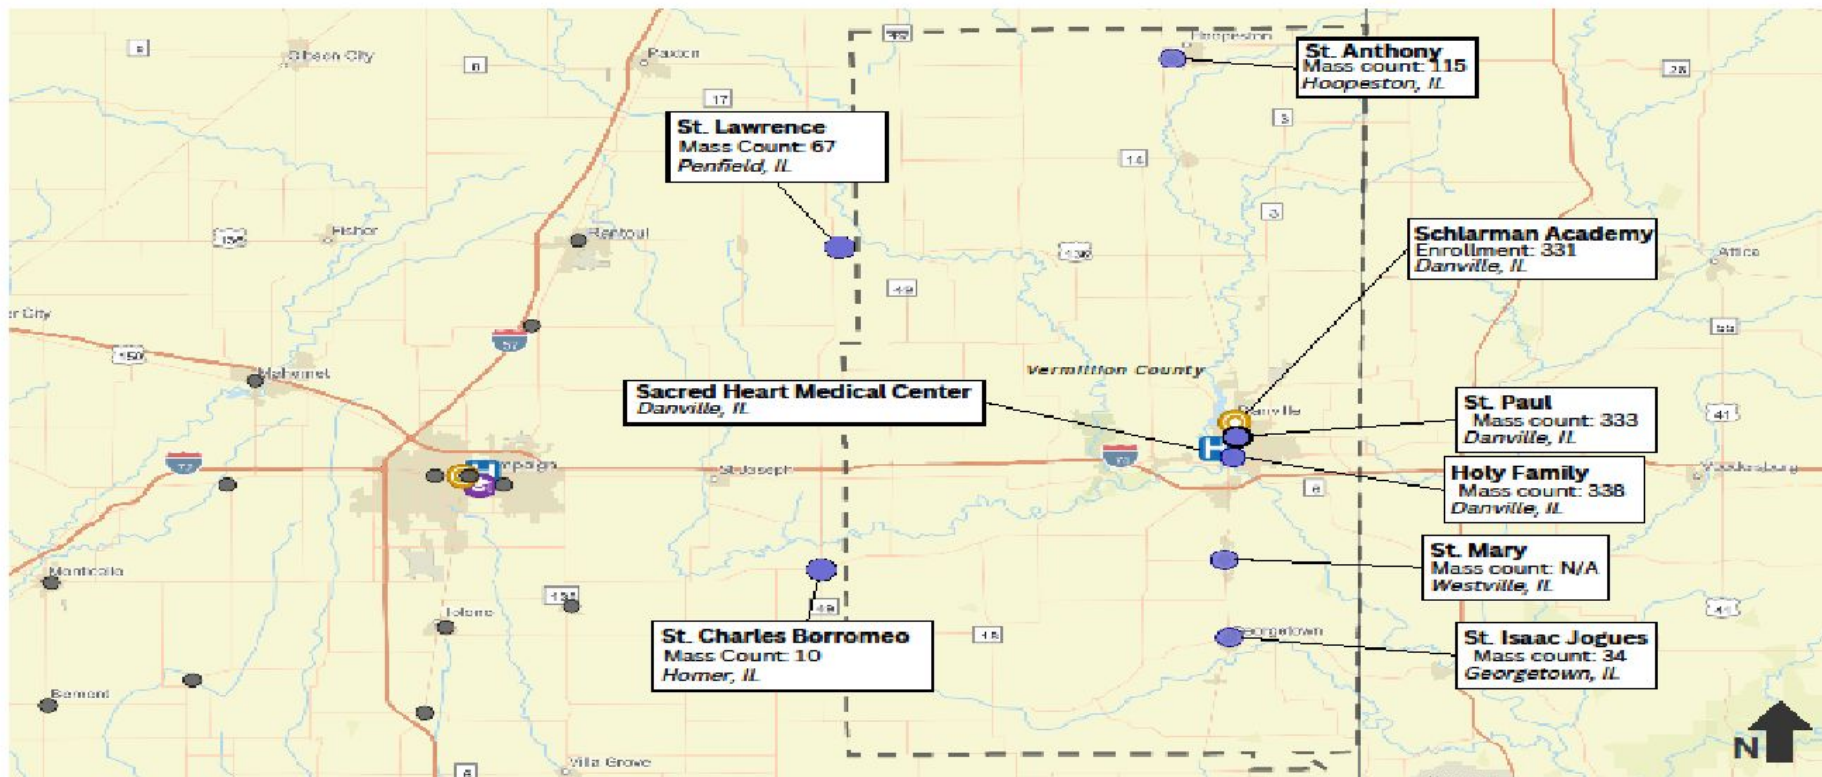

Danville Planning Area

-  Planning Area Parish
-  Non-Planning Area Parish
-  Medical Center
-  County Boundary
-  School
-  Newman Center
-  Senior Center
-  Interstate

Danville Recommendation

Holy Family – Danville (P)

St Paul – Danville (P)

St Anthony – Hoopeston (S)

St Mary – Westville (S)

St Isaac Jogues – Georgetown (N)

- *Merger of parishes*
- *3 Priests assigned (1 Spanish speaking).*
- *Recommend that within 3 years, pastor discern a plan for the future of the Danville Parish. Plan to include building usage, consolidation of staff and administrative site, priest living arrangements, plans for ministry and evangelization and Schlarman Academy school.*

Priest assignments are based on the current available priests. Final decisions will be made by the Bishop.

P = Primary Location

S = Secondary Location

N = Not in Use